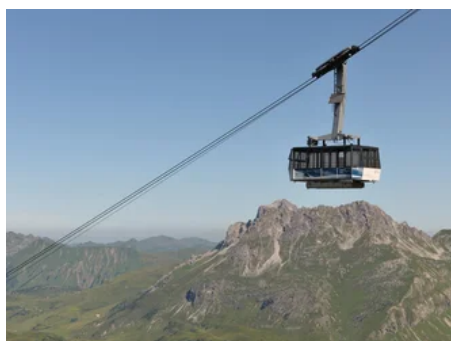

Opening hours

12.06.2025 - 05.10.2025

Mo - Su

08:30 - 17:30

Address

Rüfikopf Cable Car

Dorf 200

6764 Lech am Arlberg

Contact

+43 55 83 23 32

<http://www.lech-zuers.at/sommerbahnen> ↗